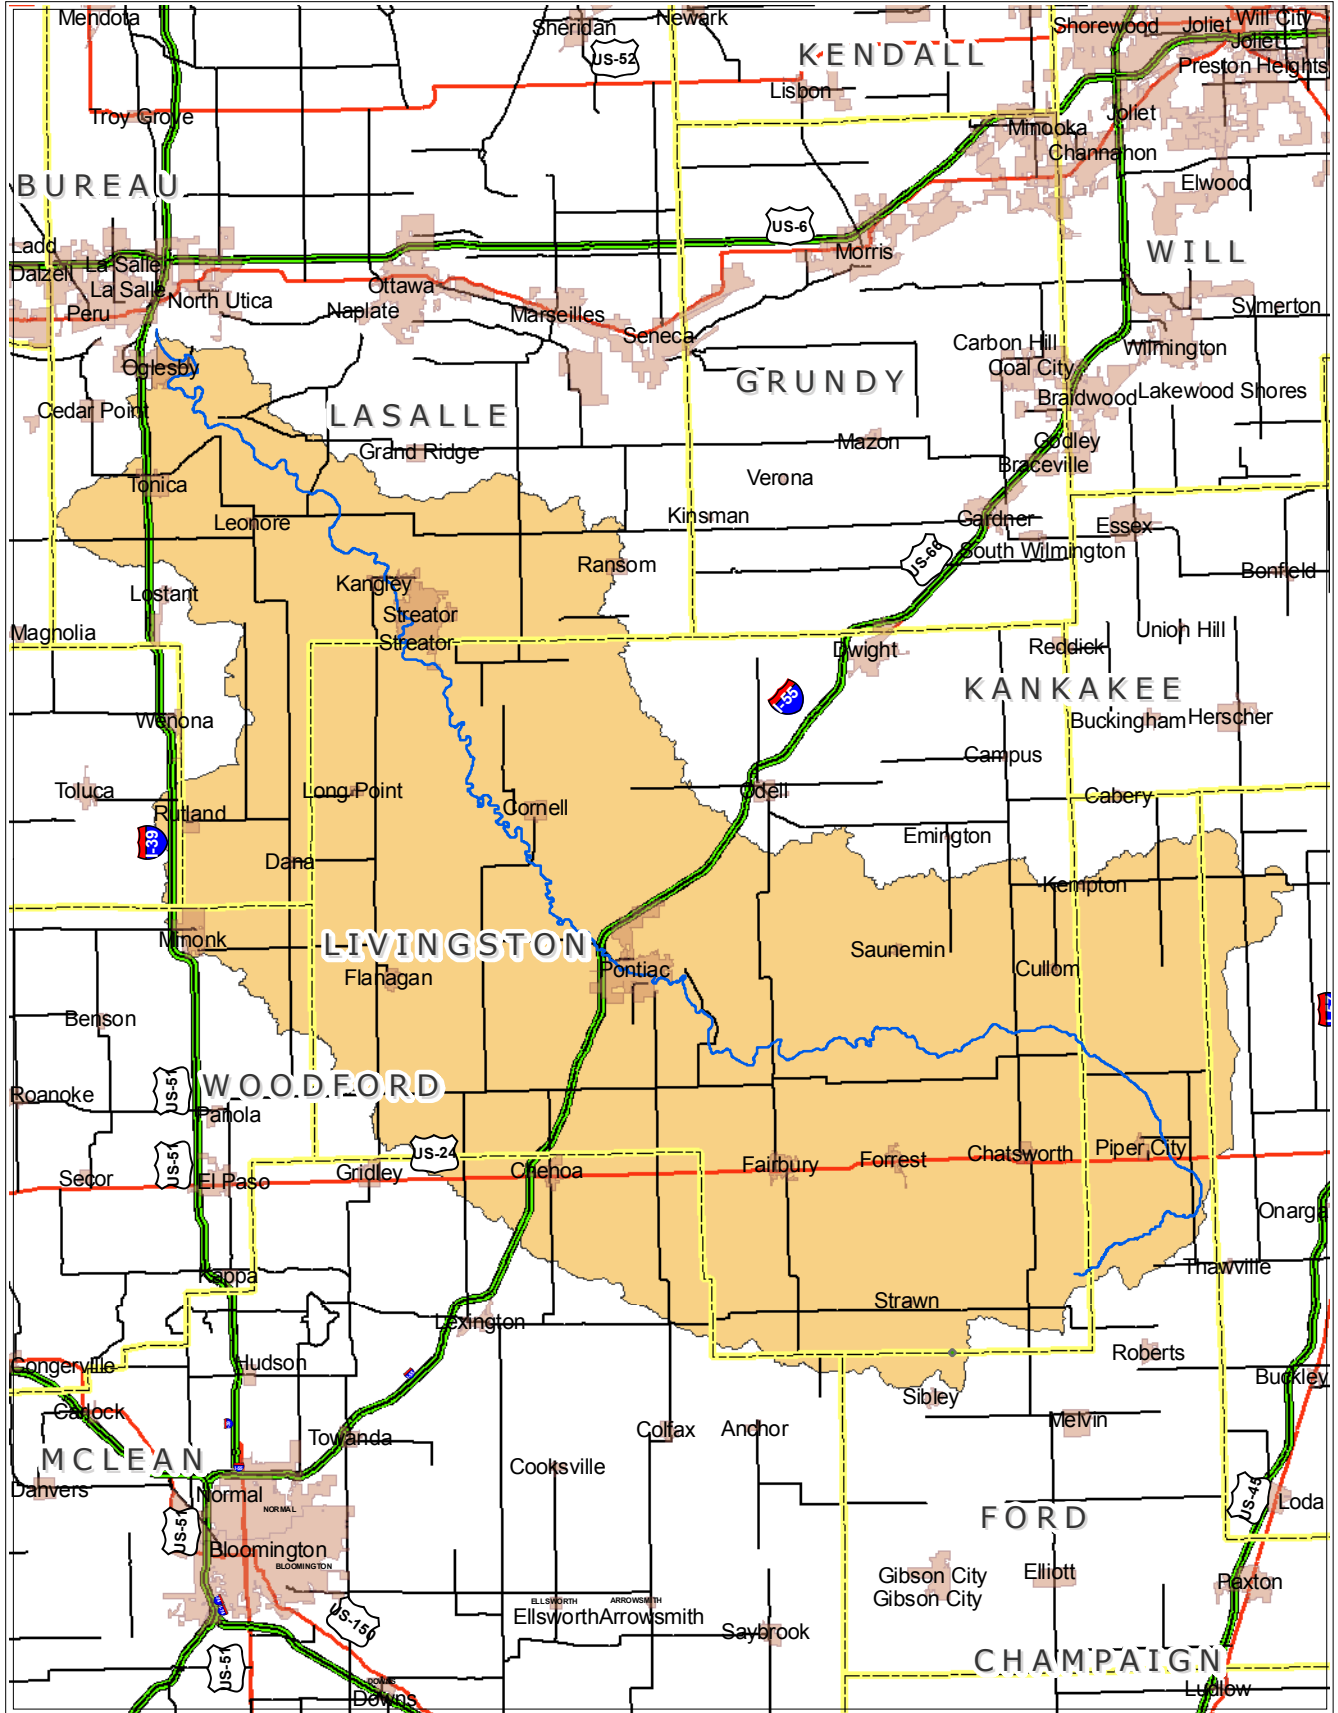

Priority Watershed- Vermilion River

Legend

- Streams(2010 assmt layer selection)
- Municipal Boundaries
- County Boundaries
- VermilionRiver Watershed