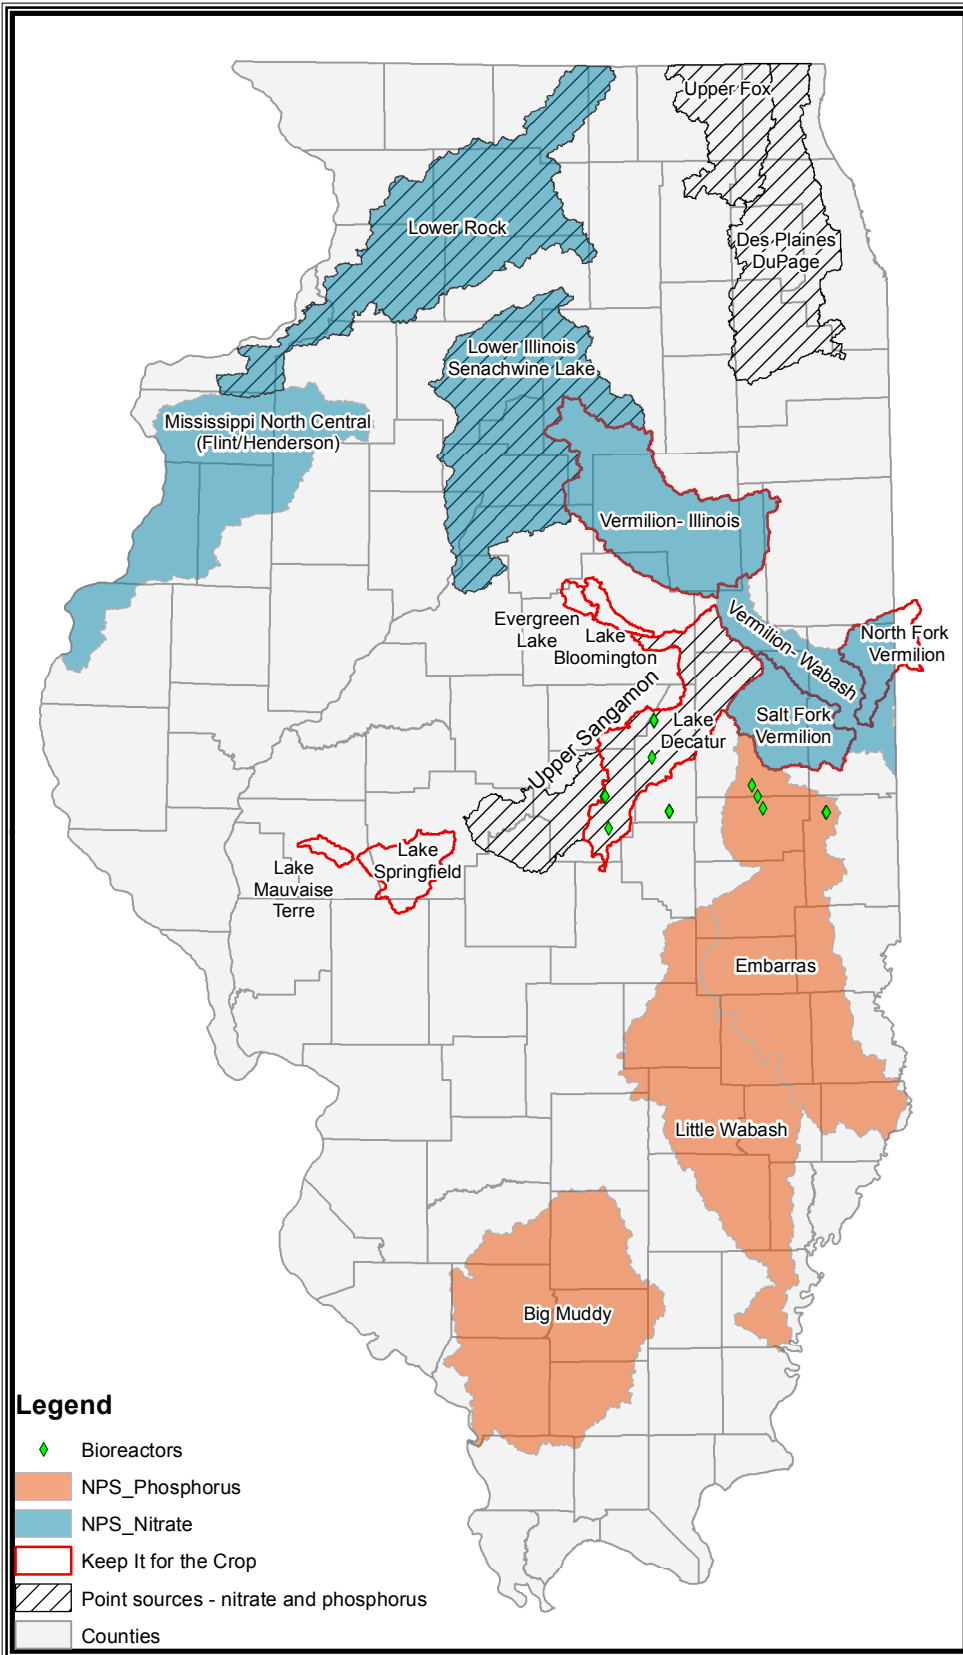

Location of Bioreactors in Illinois

ILLINOIS
NUTRIENT LOSS
REDUCTION STRATEGY

Bioreactor	HUC 8	Acres Treated
1	05120112	50.00
2	05120112	50.00
3	05120112	11.00
4	07140201	74.00
5	07140201	74.00
6	07140201	55.00
7	07140201	20.00
8	07140201	27.00
9	07140201	19.00
10	07130006	39
11	07130006	28
12	07130006	34
13	07130006	15
14	07130006	5
15	07130006	16
16	07130006	unknown
17	07130006	70
18	05120112	unknown
19	05120112	18

Legend

- ◆ Bioreactors
- NPS_Phosphorus
- NPS_Nitrate
- Keep It for the Crop
- Point sources - nitrate and phosphorus
- Counties