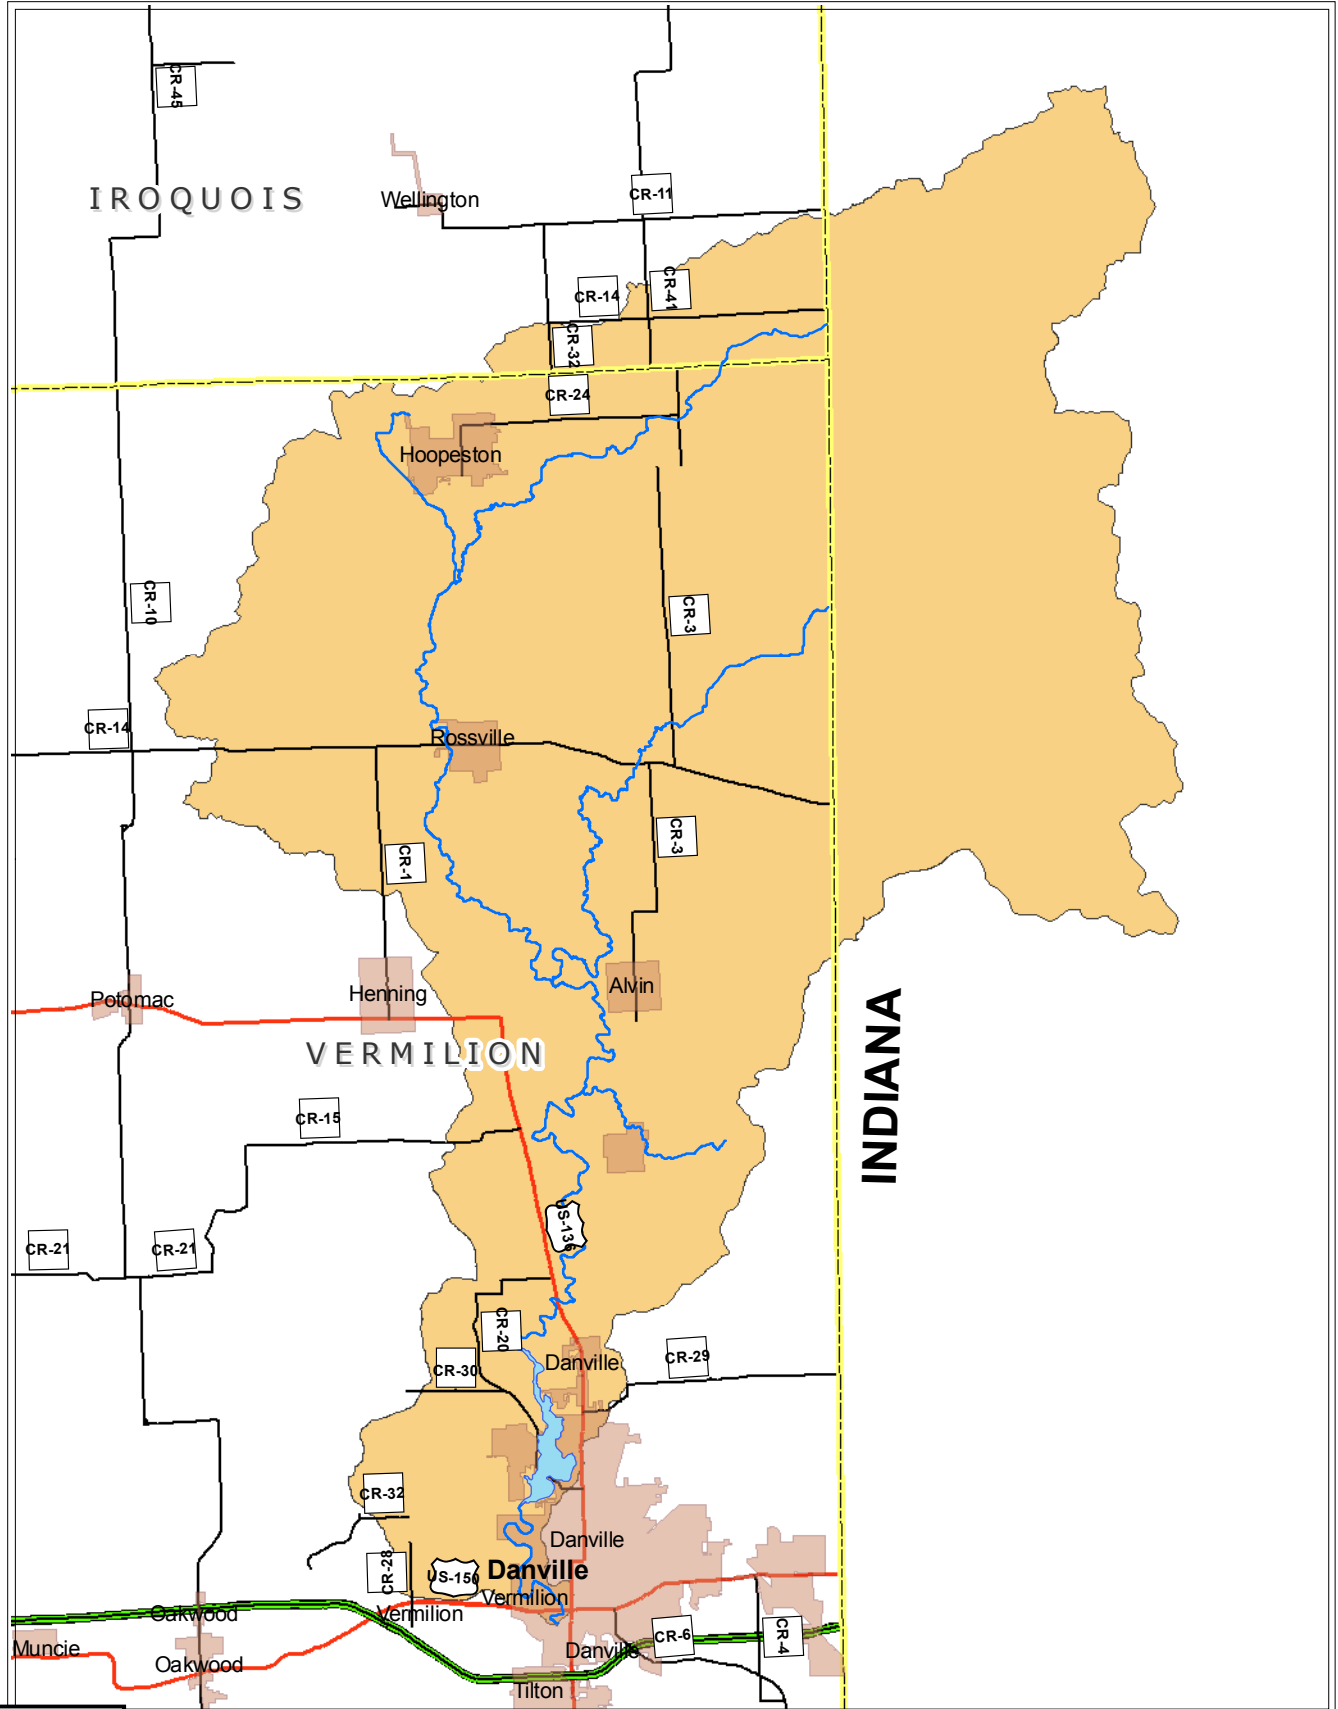

Priority Watershed- Lake Vermilion

Legend

- Light Blue: Lake Vermilion
- Blue: Streams
- Brown: Municipal Boundaries
- Yellow Dashed: County Boundaries
- Orange: LakeVermilion Watershed